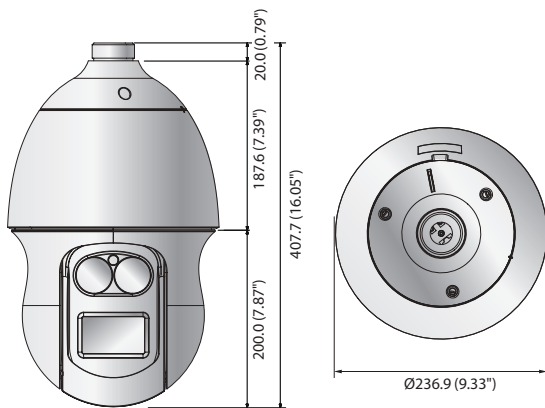

Dimensions

Unit : mm (inch)

Accessories (Optional)

SBP-300WM1 SBP-300WM SBP-300CM SBP-300LM SBP-300B SBP-300NB SBP-300PM SBP-300KM

PNP-9200RH

VIDEO	
Imaging Device	1/2.5" 8M CMOS
Total / Effective Pixels	3,864(H) x 2,202(V), 8.51M pixels / 3,840(H) x 2,160(V), 8.00M pixels
Scanning System	Progressive
Min. Illumination	Color : 0.3Lux / F1.8 (1/30sec, F1.8, 50IRE), 0.005Lux (2sec, F1.8, 50IRE) 0.1Lux / F1.8 (1/30sec, F1.8, 30IRE), 0.0005Lux (2sec, F1.8, 30IRE) B/W : 0Lux (IR LED on)
S / N Ratio	50dB
Video Output	CVBS : 1.0Vpp / 75Ω composite, 720 x 480(N), 720 x 576(P), for installation
LENS	
Focal Length (Zoom Ratio)	4.8 ~ 96mm (Optical 20x)
Max. Aperture Ratio	F1.8(Wide) / F3.6(Tele)
Angular Field of View	H : 65.1°(Wide) ~ 3.8°(Tele) / V : 38.4°(Wide) ~ 2.2°(Tele)
Min. Object Distance	1.5m (4.92ft)
Focus Control	AF / One-shot AF / Manual
Lens / Mount Type	DC auto iris (IR corrected) / Board-in type
PAN / TILT	
Pan Range / Speed	360° Endless / Preset : 400°/sec, Manual : 0.024°/sec ~ 250°/sec
Tilt Range / Speed	190° (-5° ~ 185°) / Preset : 300°/sec, Manual : 0.024°/sec ~ 250°/sec
Sequence / Preset Accuracy	Preset (300ea), Swing, Group (6ea), Trace, Tour, Auto run, Schedule / ±0.2°
Azimuth	Yes (E / W / S / N / NE / SE / NW / SW OSD)
Auto Tracking	Off / On
OPERATIONAL	
Viewable Length	200m (656.17ft) Off / On (Displayed up to 60 characters) - W/W : English / Numeric / Special characters - Korea : English / Numeric / Special / Korean characters - China : English / Numeric / Special / Chinese characters - Common : Multi-line (Max. 5), Color (Grey / Green / Red / Blue / Black / White), Transparency, Auto scale by resolution
Camera Title	
Day & Night	Auto (ICR) / Color / B/W
Backlight Compensation	Off / BLC / WDR
Wide Dynamic Range	120dB
Contrast Enhancement	SSDR (Off / On)
Digital Noise Reduction	SSNR (2D+3D noise filter) (Off / On)
Image Stabilization	Mechanical anti-vibration
Defog	Off / Auto / Manual
Motion Detection	Off / On (4ea, Polygonal zones)
Privacy Masking	Off / On (16ea, Rectangular zones) - Color : Grey / Green / Red / Blue / Black / White, - Zoom ratio option for mask mode
Gain Control	Off / Low / Medium / High
White Balance	ATW / AWC / Manual / Indoor / Outdoor / Mercury / Sodium
Electronic Shutter Speed	Minimum / Maximum / Anti flicker (2 ~ 1/1,200sec)
Digital Zoom	16x, area zoom function support digital zoom 2x
Flip / Mirror	Off / On
Intelligent Video Analytics	Tampering, Virtual line, Enter / Exit, (Dis)Appear, Audio detection - with metadata
Alarm I/O	Input 4ea / Output 2ea (Relay type)
Remote Control Interface	RS-485/422
RS-485 Protocol	Samsung-T/E, Pelco-P/D, Panasonic, Honeywell, AD, Vicon, Bosch, GE
Alarm Triggers	Alarm input, Motion detection, Intelligent video analytics, Network disconnect
Alarm Events	File upload via FTP and E-mail, Notification via E-mail, Local storage (SD/SDHC/SDXC) or NAS recording at event triggers, External output, PTZ preset
Pixel Counter	Support (Pixel-in viewer only)
NETWORK	
Ethernet	RJ-45 (10/100BASE-T), SFP (* Only using SBP-302HF)
Video Compression Format	H.265 / H.264 (MPEG-4 part 10/AVC) : Main / Baseline / High, MJPEG
Resolution	3840 x 2160, 2592 x 1944, 2592 x 1464, 1920 x 1080, 1280 x 1024, 1280 x 960, 1280 x 720, 1024 x 768, 800 x 600, 800 x 450, 720 x 576, 640 x 480, 640 x 360, 320 x 240, 320 x 180
Max. Framerate	H.265 / H.264 : 30fps at all resolutions, MJPEG : 15fps at all resolutions
Smart Codec / WiseStream	Manual mode (Area-based : Sea) / Support
Video Quality Adjustment	H.265 / H.264 : Target bitrate level control, MJPEG : Quality level control
Bitrate Control Method	H.265 / H.264 : CBR or VBR, MJPEG : VBR
Streaming Capability	Multiple streaming (Up to 3 profiles)
Audio In	Selectable (Mic in / Line in), Supply voltage : 2.5VDC (4mA), Input impedance : approx. 2K Ohm
Audio Out	Line out (3.5mm stereo mini jack), Max output level : 1 Vrms
Audio Compression Format	G.711 u-law/G.726 selectable, G.726 (ADPCM) 8KHz, G.711 8KHz G.726 : 16Kbps, 24Kbps, 32Kbps, 40Kbps, AAC-LC : 48Kbps at 16KHz
Audio Communication	Bi-directional audio (2-way)
IP	IPv4, IPv6
Protocol	TCP/IP, UDP/IP, RTP(UDP), RTP(TCP), RTCP, RTSP, NTP, HTTP, HTTPS, SSL/TLS, DHCP, PPPoE, FTP, SMTP, ICMP, IGMP, SNMPv1/v2c/v3(MIB-2), ARP, DNS, DDNS, QoS, PIM-SM, UPnP, Bonjour
Security	HTTPS(SSL) login authentication, Digest login authentication IP address filtering, User access log, 802.1x authentication (EAP-TLS, EAP-LEAP)
Streaming Method	Unicast / Multicast
Max. User Access	15 users at unicast mode
Edge Storage	SD/SDHC/SDXC (128GB) - Motion images recorded in the SD/SDHC/SDXC memory card can be downloaded. Camera can detect automatically when the memory is connected, Memory status display (Normal / Error / Active / Formatting / Lock), NAS (Network Attached Storage), Local PC for instant recording (Plug-in viewer only)
Application Programming Interface	ONVIF profile S/G, SUNAPI (HTTP API), SVPN 1.2, Wisenet Open Platform
Webpage Language	English, French, German, Spanish, Italian, Chinese, Korean, Russian, Japanese, Swedish, Danish, Portuguese, Turkish, Polish, Czech, Rumanian, Serbian, Dutch, Croatian, Hungarian, Greek, Norsk, Finnish
Web Viewer	Supported OS : Windows 7, 8.1, 10, Mac OS X 10.9, 10.10, 10.11 Plug-in free Webviewer - Supported Browser : Google Chrome 47, MS Edge 20 Plug-in Webviewer - Supported Browser : MS Explore 11, Mozilla Firefox 43, Apple Safari 9 * Mac OS X only
Central Management Software	SmartViewer
ENVIRONMENTAL	
Operating Temperature / Humidity	-50°C ~ +55°C (-58°F ~ +131°F) / Less than 90% RH
Storage Temperature / Humidity	-50°C ~ +60°C (-58°F ~ +140°F) / Less than 90% RH
Ingress Protection / Vandal Resistance	IP66 / IK10
ELECTRICAL	
Input Voltage / Current	24V AC
Power Consumption	Max. 60W/90W (Heater off/on, IR on)
MECHANICAL	
Color / Material	Ivory, Black / Aluminum, Plastic
Dimensions (WxH) / Weight	236.9 x 407.7mm (29.33" x 16.05") / 7.1Kg (15.65 lb)