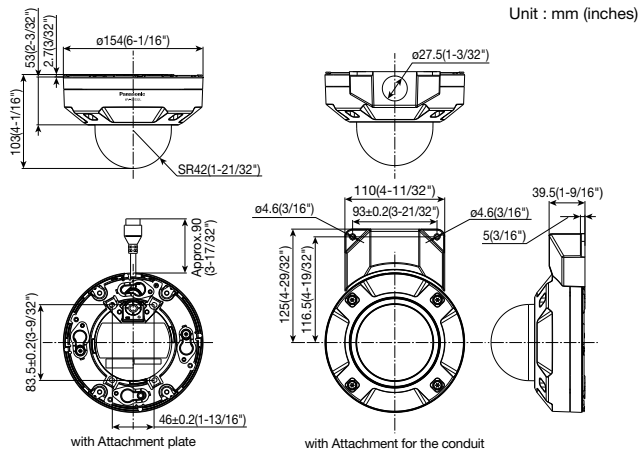

Appearance

Unit : mm (inches)

Trademarks and registered trademarks

- iPad and iPhone are trademarks of Apple Inc., registered in the U.S. and other countries.
- Android is a trademark of Google LLC.
- ONVIF and the ONVIF logo are trademarks or registered trademarks of Onvif Inc.
- All other trademarks identified herein are the property of their respective owners.

Important

- Safety Precaution : Carefully read the Basic Information, Installation Guide and Operating Instructions before using this product.
- Panasonic cannot be responsible for the performance of the network and/or other manufacturers' products used on the network.

- Masses and dimensions are approximate. • Specifications are subject to change without notice.

Optional Accessories

Mount Bracket / Dome Cover / Other

Ceiling Mount Bracket (Embedded) WV-QEM500-W (i-PRO white)	Mount Bracket WV-QSR501-W (i-PRO white)	Ceiling Mount Bracket WV-QCL100-W (i-PRO white)	Ceiling Mount Bracket WV-QCL501-W (i-PRO white)
	 (This bracket requires WV-QWL501-W or WV-QCL501-W.)	 *For indoor installation only	 (This bracket requires WV-QSR501-W.)
Ceiling Mount Bracket WV-Q105A	Wall Mount Bracket WV-QWL501-W (i-PRO white)	Wall Mount Bracket WV-QWL500-W (i-PRO white)	Adapter Box WV-QJB500-W (i-PRO white)
 *For indoor installation only	 (This bracket requires WV-QSR501-W.)		 (This bracket requires WV-QWL500-W.)
Pole Mount Bracket WV-QPL500-W (i-PRO white)	Corner Mount Bracket WV-QCN500-W (i-PRO white)	Attachment pipe (For 3rd party bracket) WV-QAT500-W (i-PRO white)	Dome Cover (Smoke type) WV-CW7S
 (This bracket requires WV-QWL501-W.)	 (This bracket requires WV-QWL501-W.)		
Base Bracket WV-QJB501-W (i-PRO white)	Sun Shade WV-QSR500-W (i-PRO white)		

- The brackets are available in three colors, i-PRO white, Light gray, and Fine silver. It is possible to use them in the different color combination.

DISTRIBUTED BY :

Panasonic i-PRO Sensing Solutions Co., Ltd.

<https://ipro.panasonic.com>

<https://security.panasonic.com>

<https://www.facebook.com/Panasonicnetworkcamera/>

(2A-238BA)